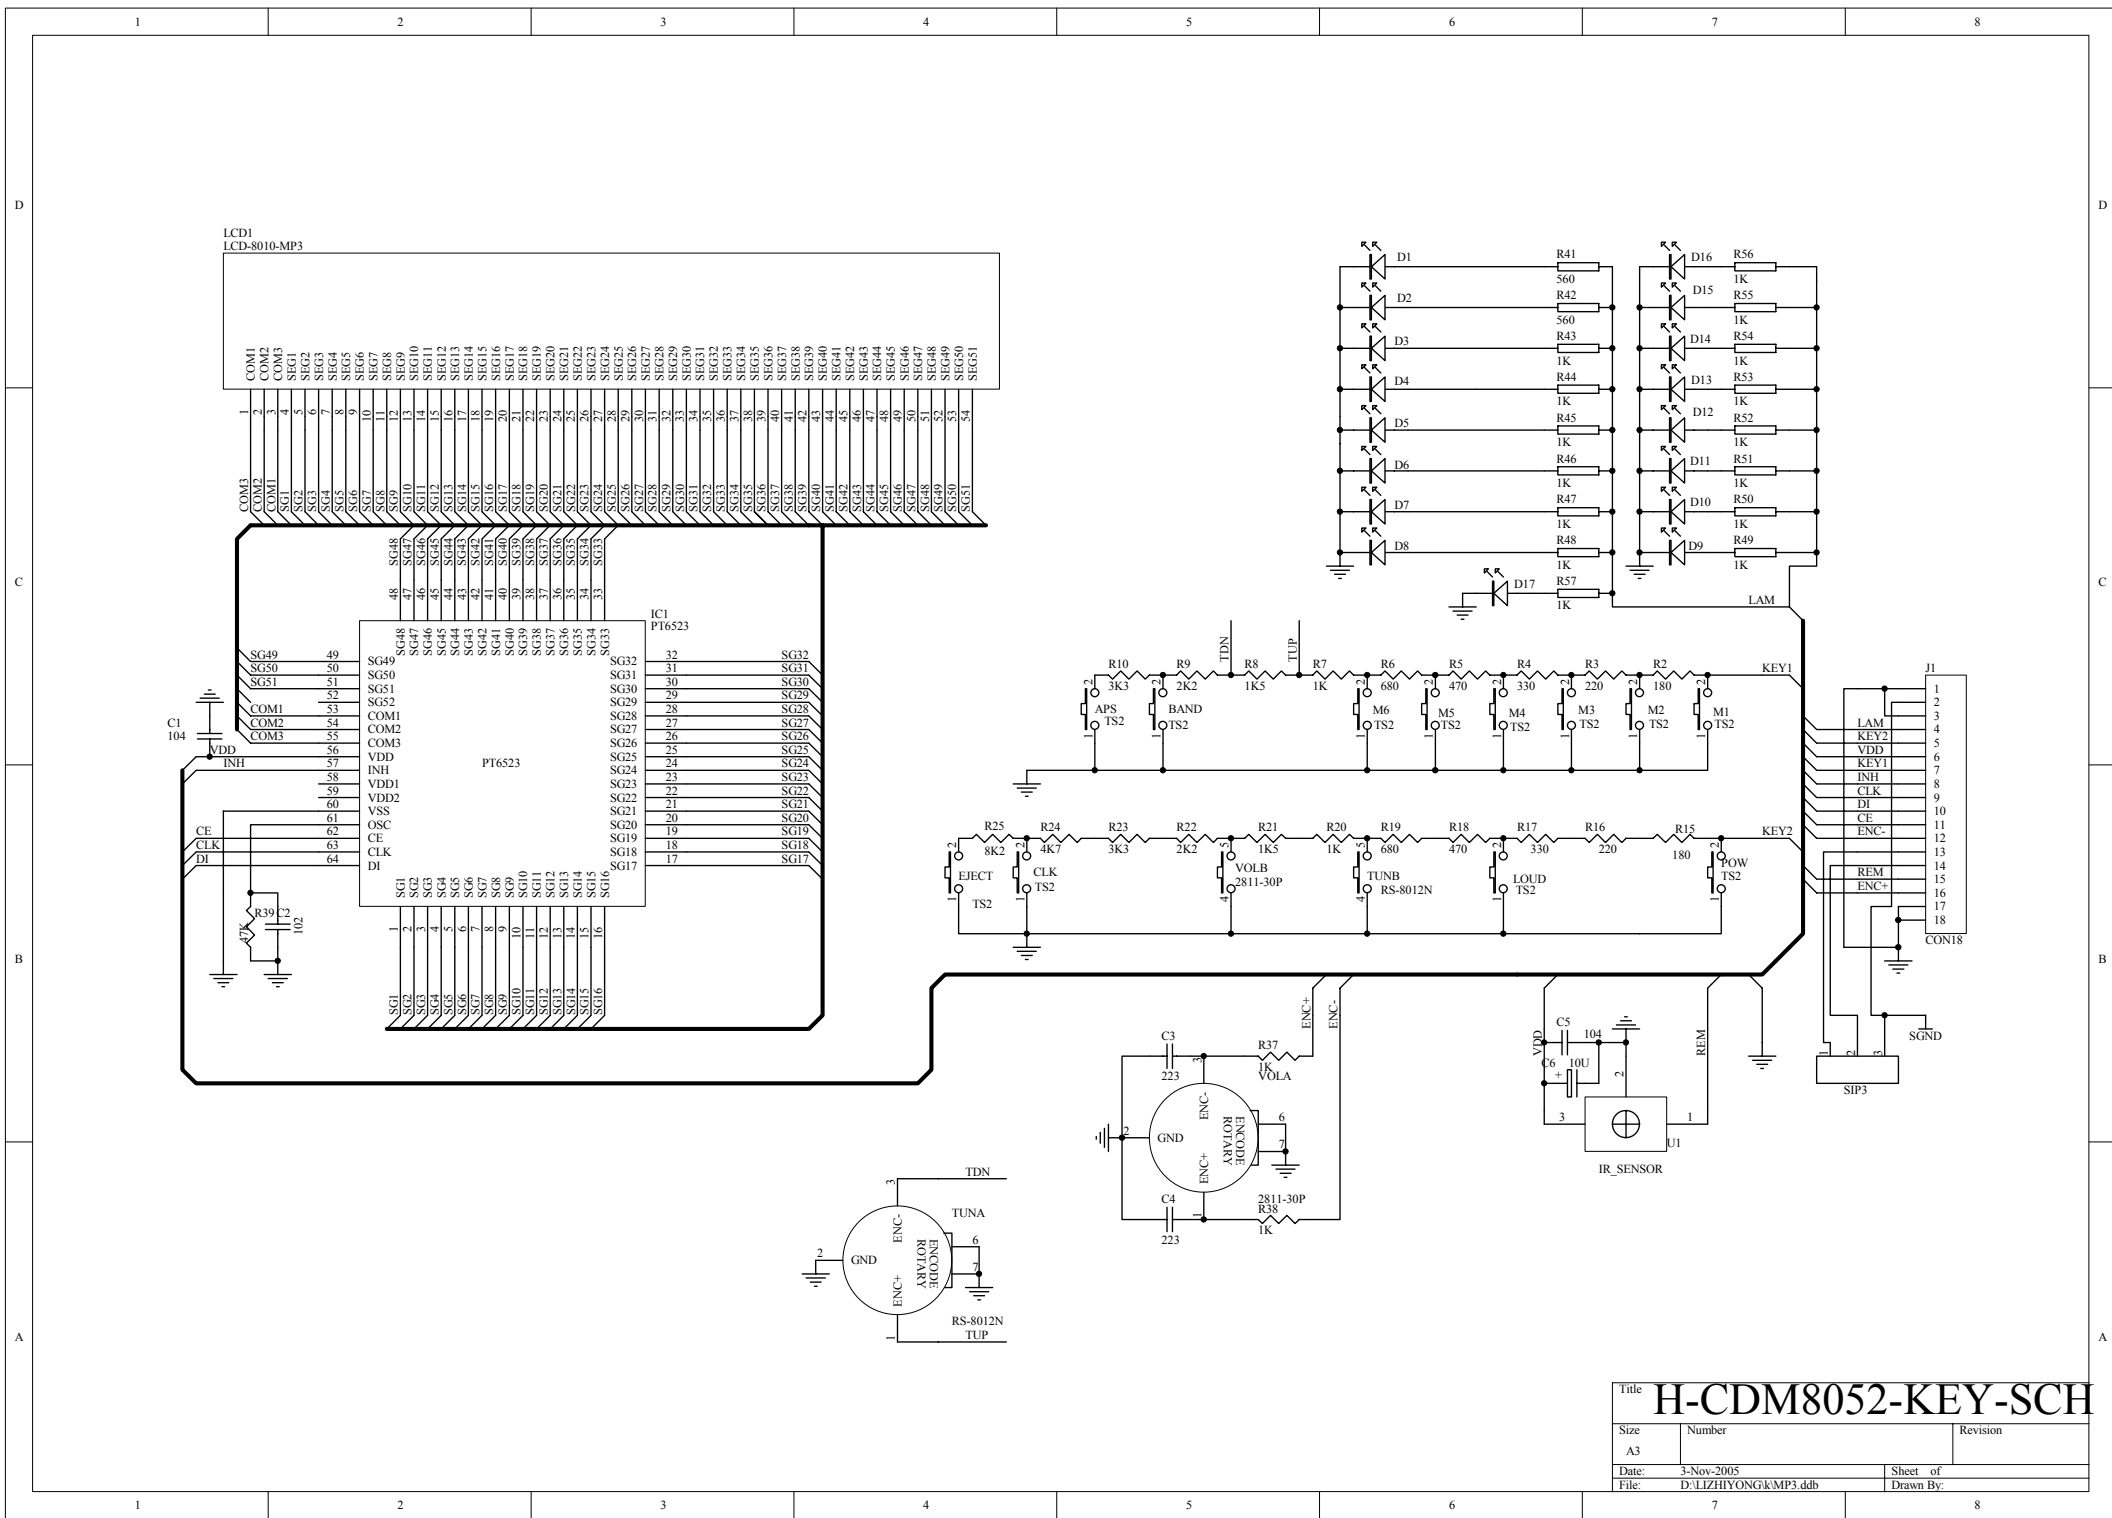

AI ANTENNA

Title	<b>HYUNDAI</b>	
Size	Number	Revision
A2	<b>H-CDM8052-MAIN-SCH</b>	
Date	29-03-2005	Sheet of
File	D:\1\ZHYVNG\G\MPI3.d6	Drawn By
		LG9HYUNG

Title			<b>H-CDM8052-KEY-SCH</b>		
Size	Number	Revision			
A3					
Date:	3-Nov-2005	Sheet of			
File:	D:\LIZHIYONG\kmp3.ddb	Drawn By:			