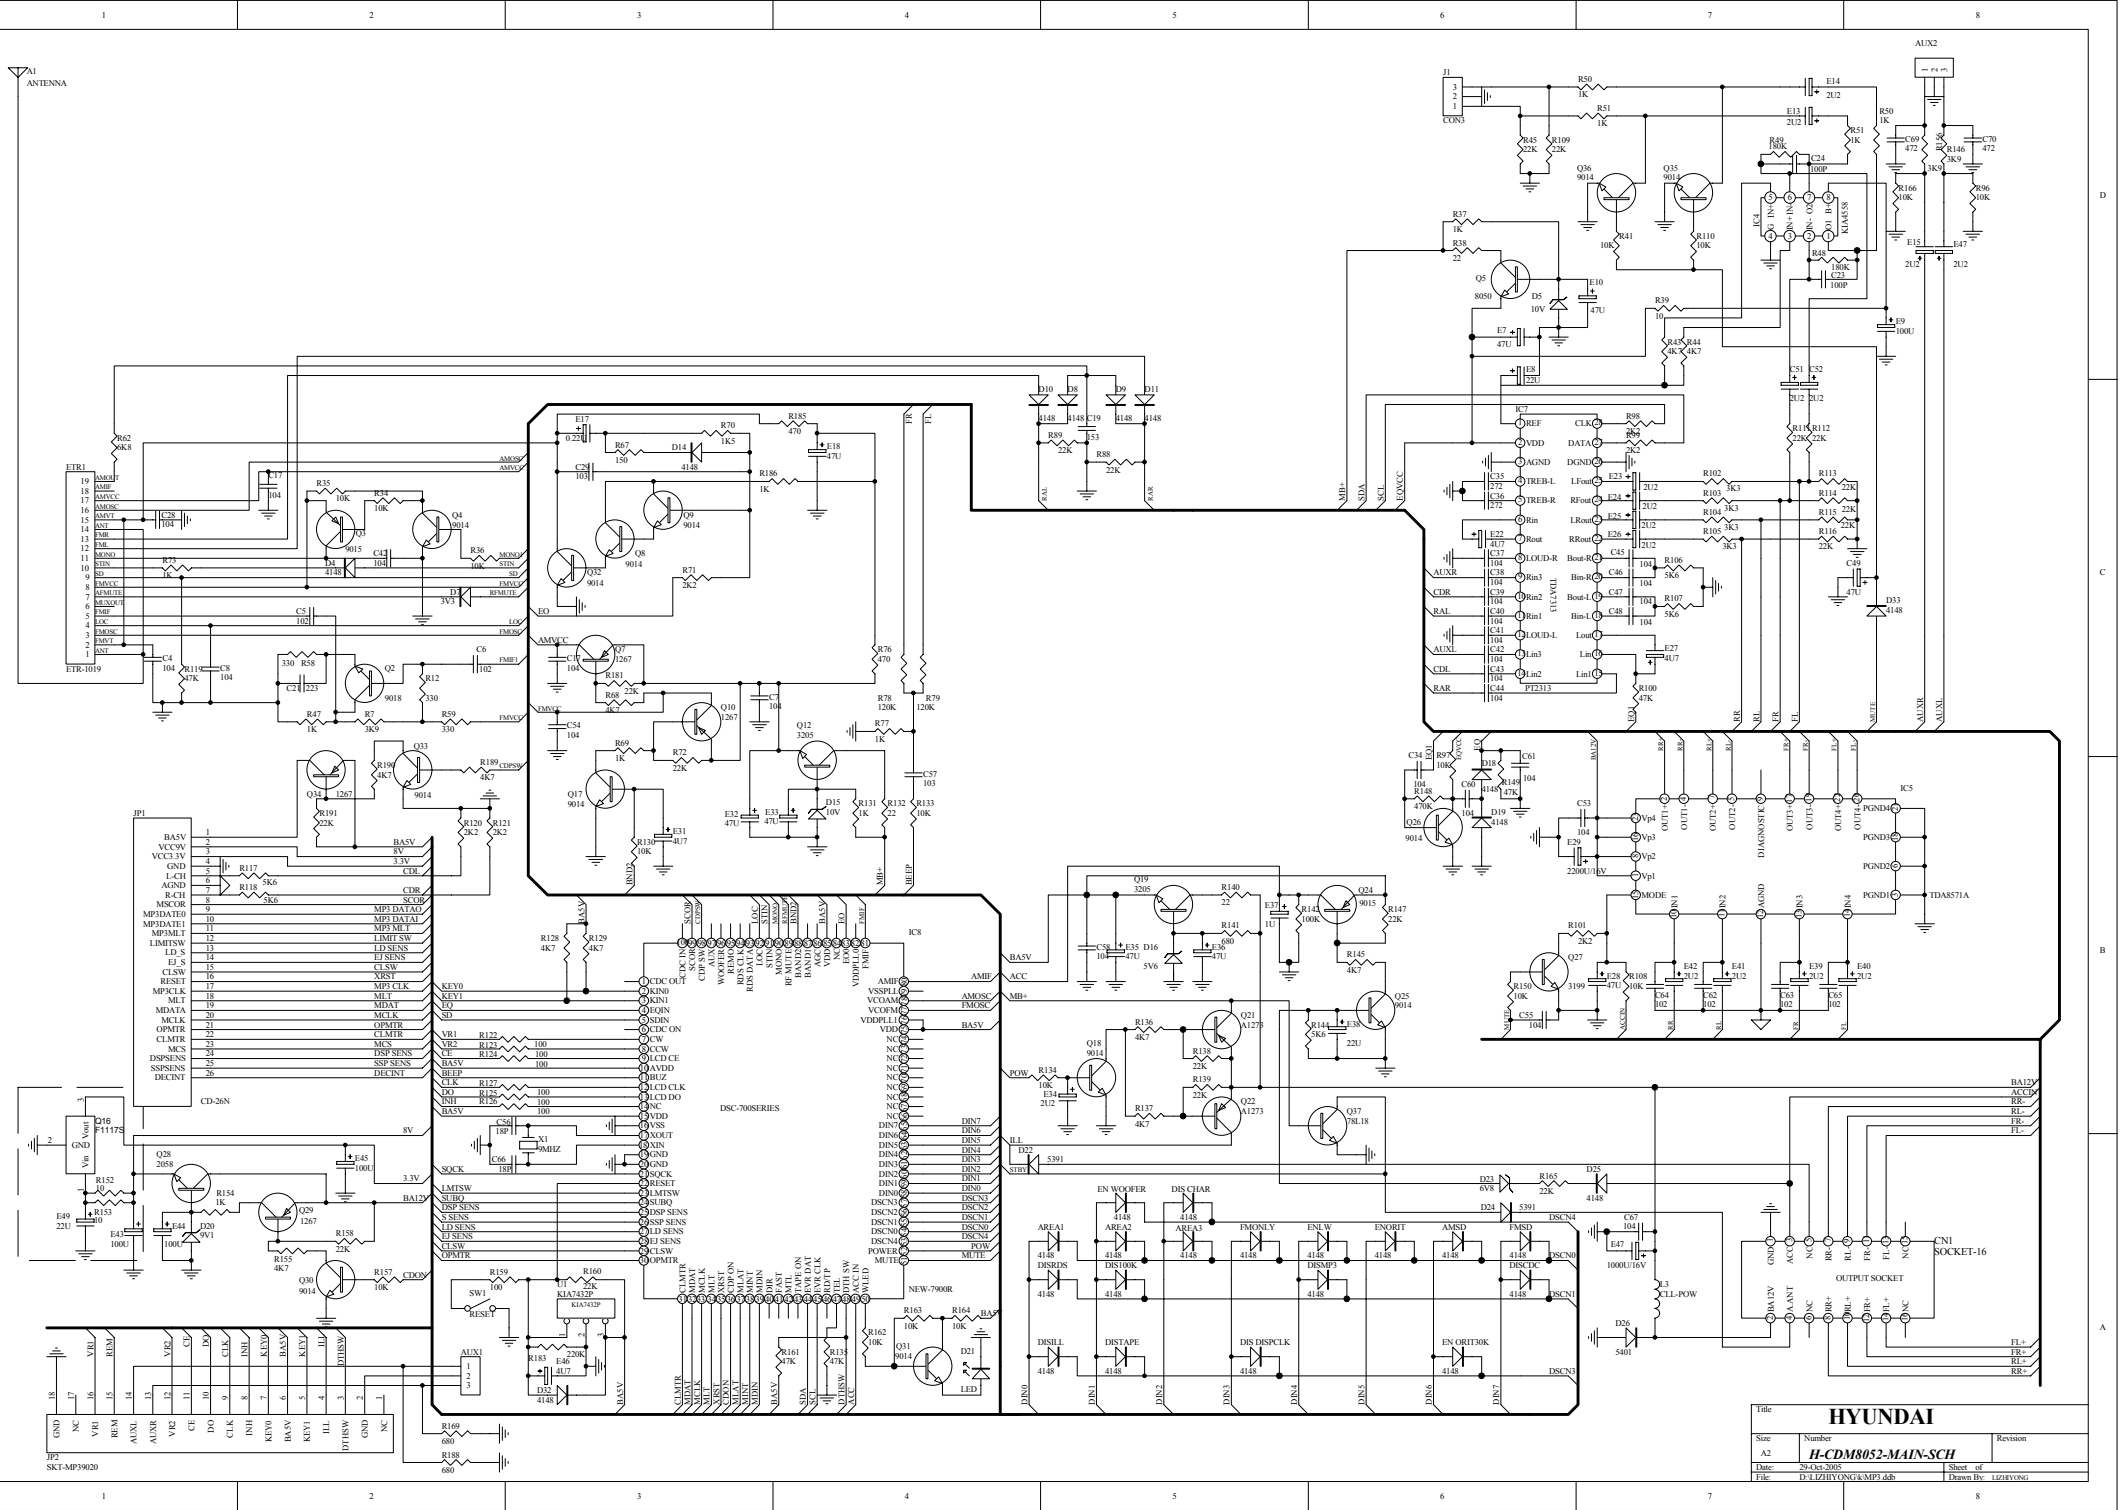

AI ANTENNA

Title	<b>HYUNDAI</b>	
Size	Number	Revision
A2	<b>H-CDM8052-MAIN-SCH</b>	
Date	29-03-2005	Sheet of
File	D:\1\ZHYVNG\G\MPI3.d6	Drawn By
		LG9HYUNG

Title			<b>H-CDM8052-KEY-SCH</b>		
Size	Number	Revision			
A3					
Date:	3-Nov-2005	Sheet of			
File:	D:\LIZHIYONG\kmp3.ddb	Drawn By:			